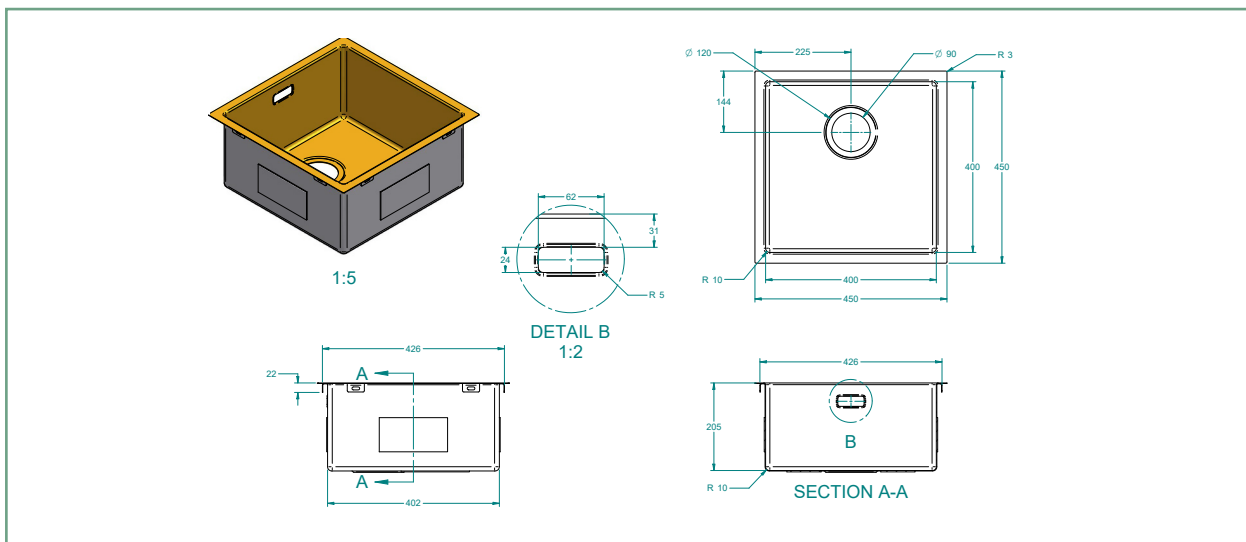

AA402 GUNMETAL SINGLE BOWL

Make your sink a statement piece with a Mercer Aurora Sink.

A modern square design with all the benefits of stainless steel. The Aurora Series has a 10mm corner radius and is available in four colours copper, brass, gunmetal and stainless steel.

SPECIFICATIONS

Code: AA402

Type: Undermount

Bowl size: 400 x 400 x 200mm

Bowl configuration: Single Bowl

Overall size: 450 x 450 x 200mm

Material: Stainless steel

Installation: Top mount, Undermount

FEATURES

90mm round basket waste

Overflow 15l/m capacity

10mm Corner radius

25mm flat flange

Sound deadening

ASSOCIATED PRODUCTS

AL049
Lotion
Dispensers