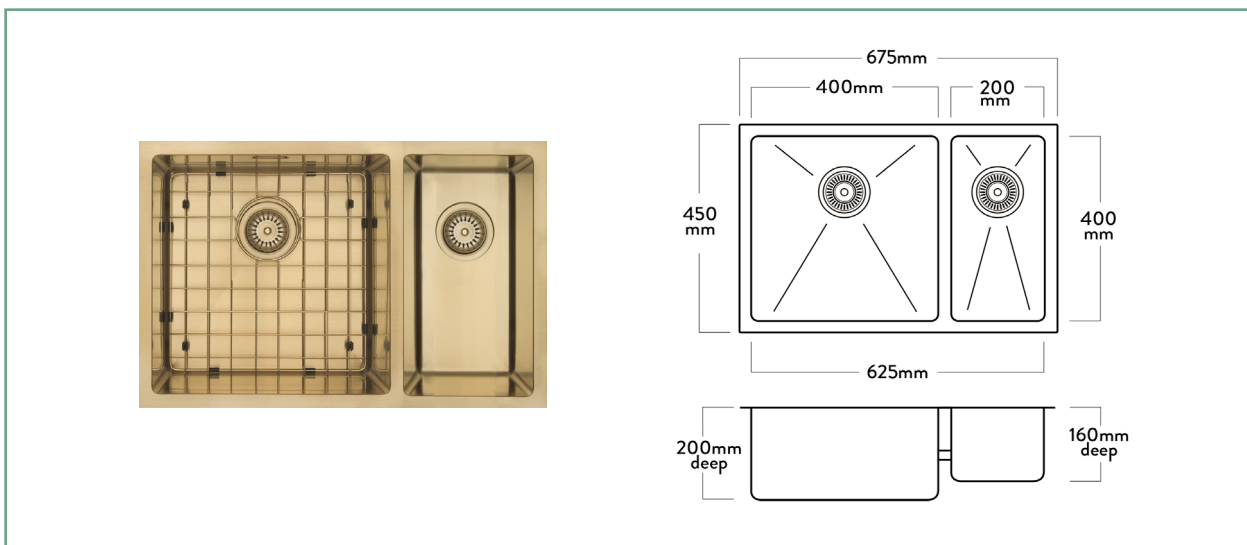

AA603R AURORA BRASS BOWL & 1/2, RIGHT HAND

Make your sink a statement piece with a Mercer Aurora Sink.

A modern square design with all the benefits of stainless steel. The Aurora Series has a 10mm corner radius and is available in four colours copper, brass, gunmetal and stainless steel.

Whether you want modern chic, an industrial feel or are after a simple traditional look, the Aurora Series is a stylish addition to any project.

Every Aurora sink comes with matching grid to place inside the sink.

SPECIFICATIONS

Code: AA603R

Type: Top mount, Undermount, Weld in

Bowl size: 200 x 400 x 160mm + 400 x 400 x 200mm

Bowl configuration: Bowl & 1/2

Overall size: 675 x 450 x 200mm

Material: Stainless steel

Installation: Top mount, Undermount

FEATURES

90mm round basket waste

Overflow 15l/m capacity

10mm Corner radius

25mm flat flange

Sound deadening

Small bowl on right

ASSOCIATED PRODUCTS