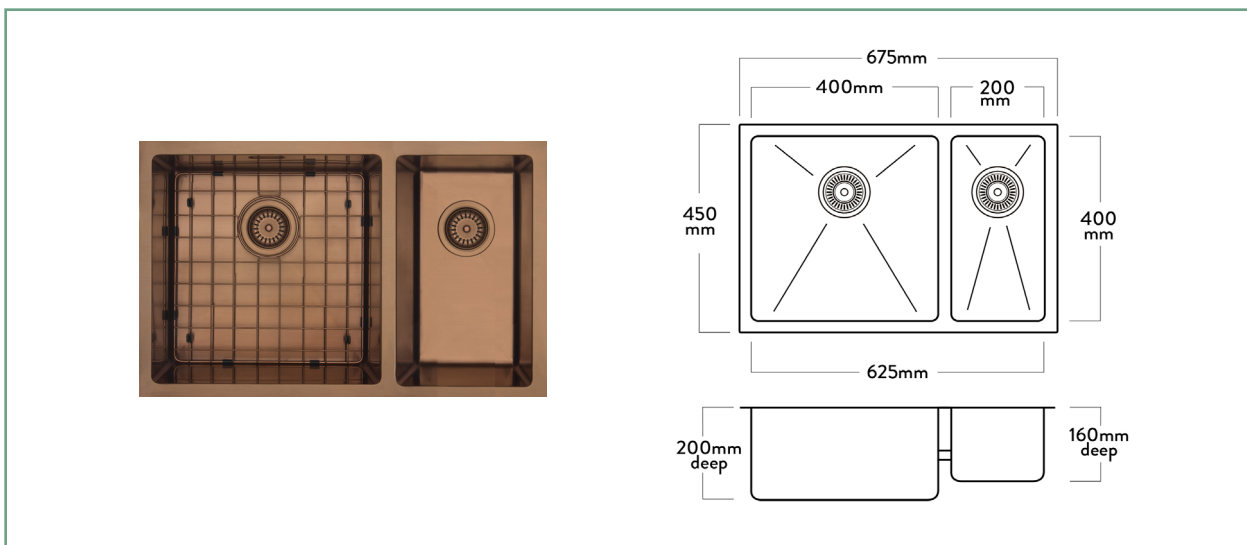

AA604R AURORA COPPER BOWL & 1/2, RIGHT HAND

Make your sink a statement piece with a Mercer Aurora Sink.

A modern square design with all the benefits of stainless steel. The Aurora Series has a 10mm corner radius and is available in four colours copper, brass, gunmetal and stainless steel.

SPECIFICATIONS

Code: AA604R

Type: Top mount, Undermount, Weld in

Bowl size: 200 x 400 x 160mm + 400 x 400 x 200mm

Bowl configuration: Bowl & 1/2

Overall size: 675 x 450 x 200mm

Material: Stainless steel

Installation: Top mount, Undermount

FEATURES

90mm round basket waste

Overflow 15l/m capacity

10mm Corner radius

25mm flat flange

Sound deadening

Small bowl on right

ASSOCIATED PRODUCTS