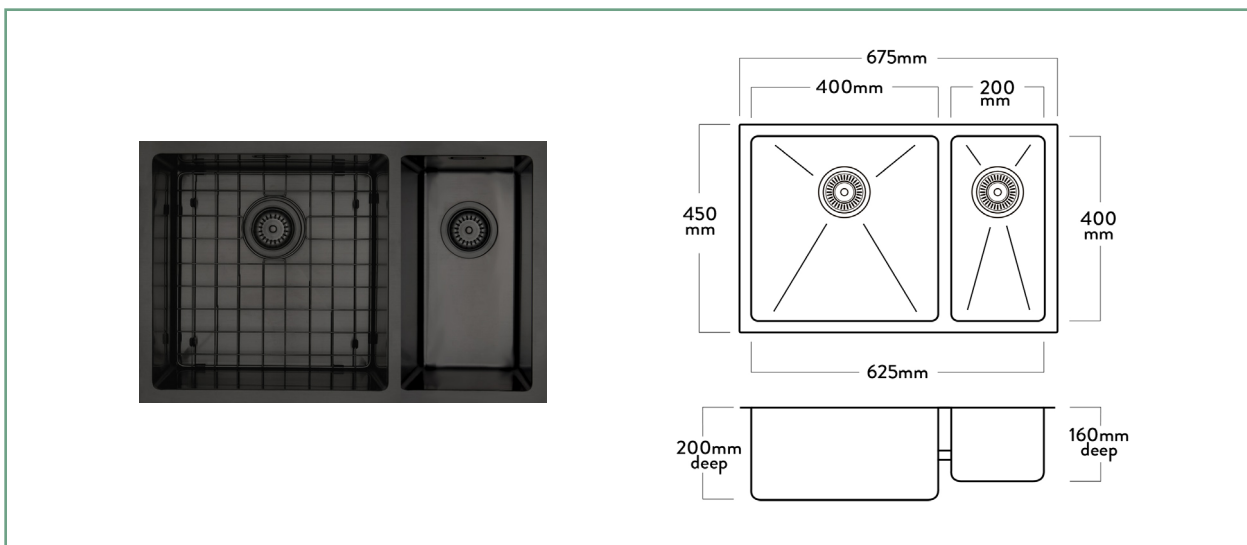

## AA605R AURORA BLACK BOWL & 1/2, RIGHT HAND

Make your sink a statement piece with a Mercer Aurora Sink.

A modern square design with all the benefits of stainless steel. The Aurora Series has a 10mm corner radius and is available in four colours copper, brass, gunmetal and stainless steel.

### SPECIFICATIONS

**Code:** AA605R

**Type:** Top mount, Undermount, Weld in

**Bowl size:** 200 x 400 x 160mm + 400 x 400 x 200mm

**Bowl configuration:** Bowl & 1/2

**Overall size:** 675 x 450 x 200mm

**Material:** Stainless steel

### FEATURES

90mm round basket waste

Overflow 15l/m capacity

10mm Corner radius

25mm flat flange

Sound deadening

Small bowl on right