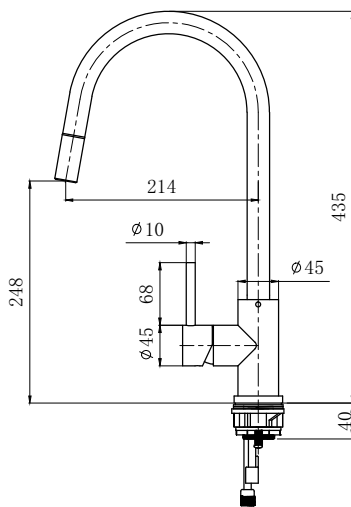

SPECIFICATIONS

Code: AM012

Type: Single control

Max Pressure: 500 kPa (5 bar)

Min Pressure: 50 kPa (.5 bar)

Flow Rate: 4.5 l/min

Material: Stainless steel

Finish: Brushed

WELS star rating: 6

Installation: Mains Pressure Only

FEATURES

European ceramic cartridge

360° swivel spout

45° lever movement both ways

Anti lime scale aerator

Cut out Ø35mm

Fits up to A 30mm thick bench

5-year warranty (2-years on cartridge)

Associated Products

Lotion Dispenser
Stainless - AL041