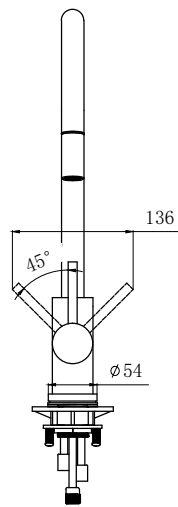

A sleek, stylish, gooseneck mixer. The elegant cylindrical form reflects modern design trends and is manufactured to the highest quality standards.

The Mercer AM012 is made from a robust stainless steel providing a stable and hygienic surface.

SPECIFICATIONS

Code: AM012

Type: Single control

Max Pressure: 500 kPa (5 bar)

Min Pressure: 50 kPa (.5 bar)

Flow Rate: 4.5 l/min

Material: Stainless steel

Finish: Brushed

WELS star rating: 6

Installation: Mains Pressure Only

FEATURES

European ceramic cartridge

360° swivel spout

45° lever movement both ways

Anti lime scale aerator

Cut out Ø35mm

Fits up to A 30mm thick bench

5-year warranty (2-years on cartridge)

Associated Products

Lotion Dispenser
Stainless - AL041