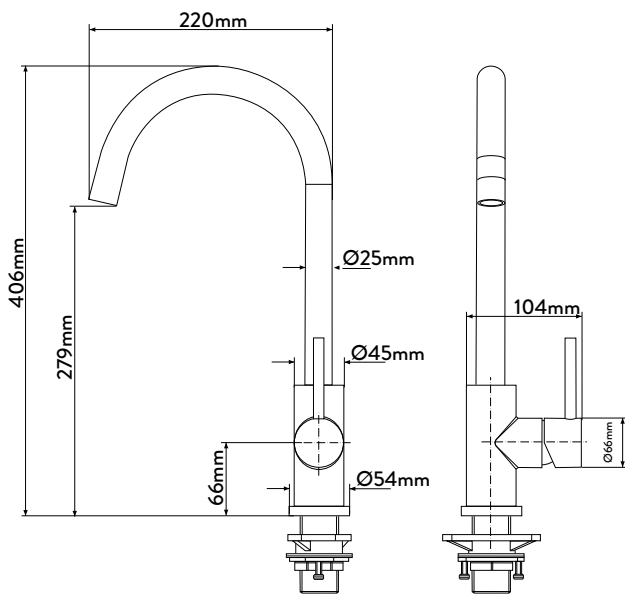

Mercer

AM022 BLACK GOOSENECK MIXER

A sleek, stylish, gooseneck mixer. The elegant cylindrical form reflects modern design trends and is manufactured to the highest quality standards.

The Mercer AM022 is made from a robust stainless steel providing a stable and hygienic surface.

SPECIFICATIONS

Code: AM022

Type: Single control

Max Pressure: 500 kPa (5 bar)

Min Pressure: 50 kPa (.5 bar)

Flow Rate: 6.0 l/min

Material: Stainless steel

Finish: Brushed

WELS star rating: 5

Installation: Mains Pressure Only

FEATURES

European ceramic cartridge

360° swivel spout

45° lever movement both ways

Anti lime scale aerator

Cut out Ø35mm

Fits up to A 30mm thick bench

5-year warranty (2-years on cartridge)

Associated Products

Lotion Dispenser
Stainless - AL041