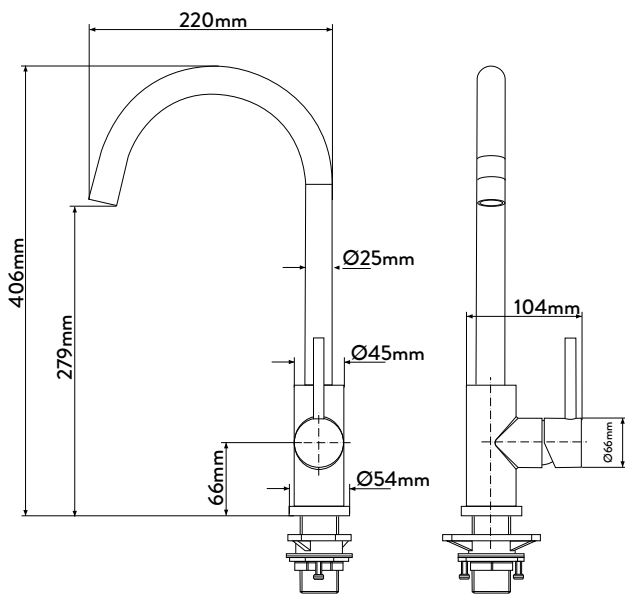

A sleek, stylish, gooseneck mixer. The elegant cylindrical form reflects modern design trends and is manufactured to the highest quality standards.

The Mercer AM025 is made from a robust stainless steel providing a stable and hygienic surface.

SPECIFICATIONS

Code: AM025

Type: Single control

Max Pressure: 500 kPa (5 bar)

Min Pressure: 50 kPa (.5 bar)

Flow Rate: 6.0 l/min

Material: Stainless steel

Finish: Brushed

WELS star rating: 5

Installation: Mains Pressure Only

FEATURES

European ceramic cartridge

360° swivel spout

45° lever movement both ways

Anti lime scale aerator

Cut out Ø35mm

Fits up to A 30mm thick bench

5-year warranty (2-years on cartridge)

Associated Products

Lotion Dispenser
Stainless - AL041