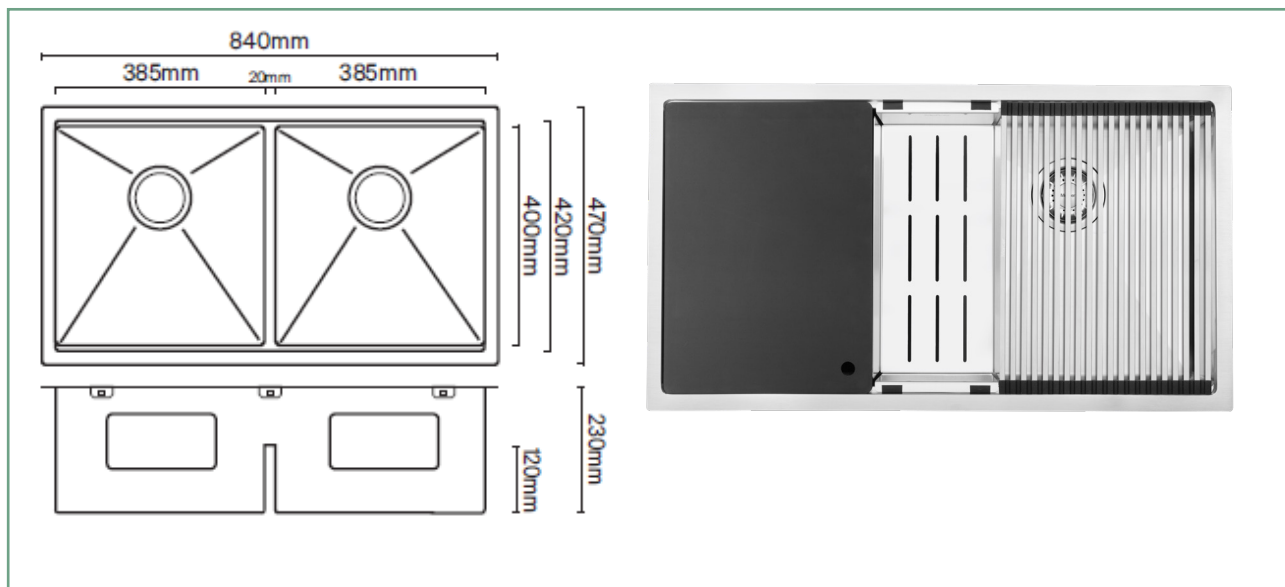

CWS3838.42SS CENTRAL WORKSTATION DOUBLE BOWL

The Central Workstation Series offers a range of quality Mercer finish sinks, with a 10mm corner radius perfect for undermounting.

Complete with all your essential accessories, the Central Workstation range makes food prep easy. The Compact HPL Chopping board, Colander and Roller Mat are designed to fit in all Central Workstation sinks.

The 20mm drop bridge between double bowls means you can angle larger dishes across both bowls, making for an easy clean and allowing food scraps to flow directly into your waste disposal should you choose to install one.

All Central Workstations come with our new Mercer Seamless overflow and designer basket waste.

SPECIFICATIONS

Code: CWS3838.42SS

Type: Double Bowl

Cabinet Size: 850mm

Dimensions: 840 x 470 x 230mm

Bowl Size: 385 x 400 x 230mm + 385 x 400 x 230mm

Material: Stainless Steel

Installation: Flush mount, Top mount, Undermount, Weld in

FEATURES

10mm Corner Radius

15 l/min overflow capacity - Seamless plate overflow

90mm basket waste (EN274 certified)

Included accessories: Compact HPL Chopping Board, Colander and Roller Mat