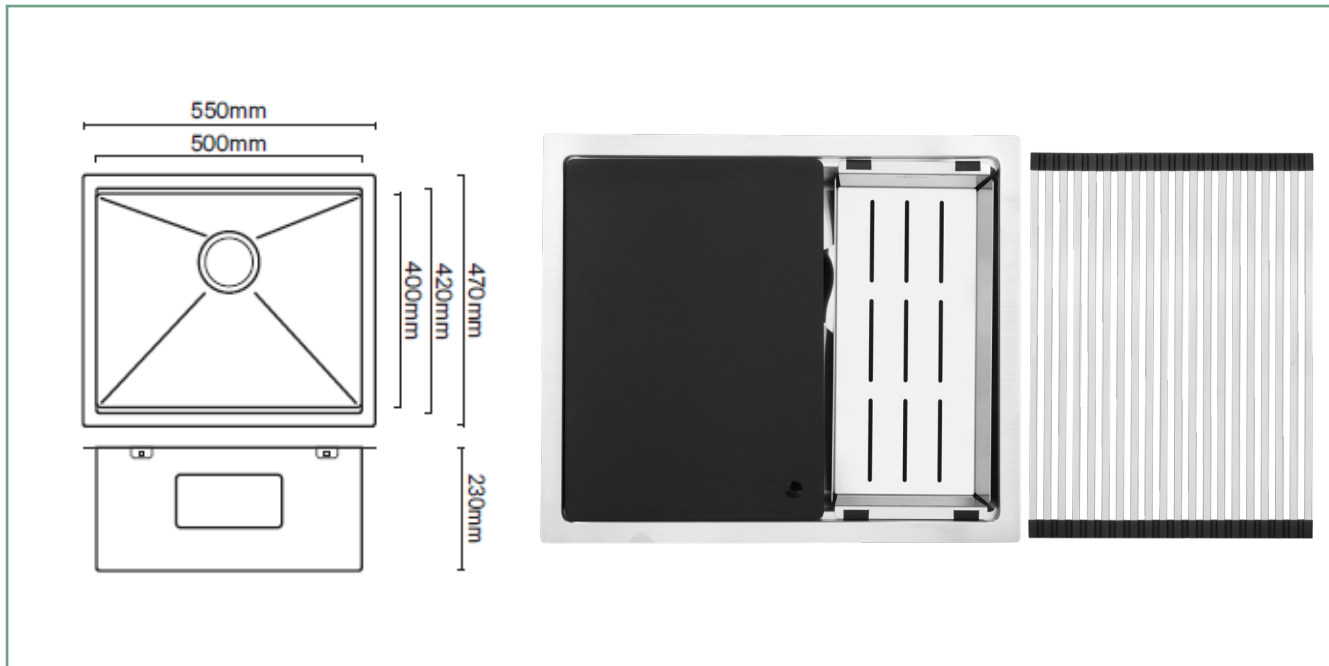

CWS50.42SS CENTRAL WORKSTATION SINGLE BOWL

The Central Workstation Series offers a range of quality Mercer finish sinks, with a 10mm corner radius perfect for undermounting.

Complete with all your essential accessories, the Central Workstation range makes food prep easy.

All Central Workstations come with our new Mercer Seamless overflow and designer basket waste.

SPECIFICATIONS

Code: CWS50.42SS

Type: Single Bowl

Cabinet Size: 550mm

Dimensions: 550 x 470 x 230mm

Bowl Size: 500 x 400 x 230mm

Material: Stainless Steel

Installation: Flush mount, Top mount, Undermount, Weld in

FEATURES

10mm Corner Radius

15 l/min overflow capacity - Seamless plate overflow

90mm basket waste (EN274 certified)

Included accessories: Compact HPL Chopping Board, Colander and Roller Mat