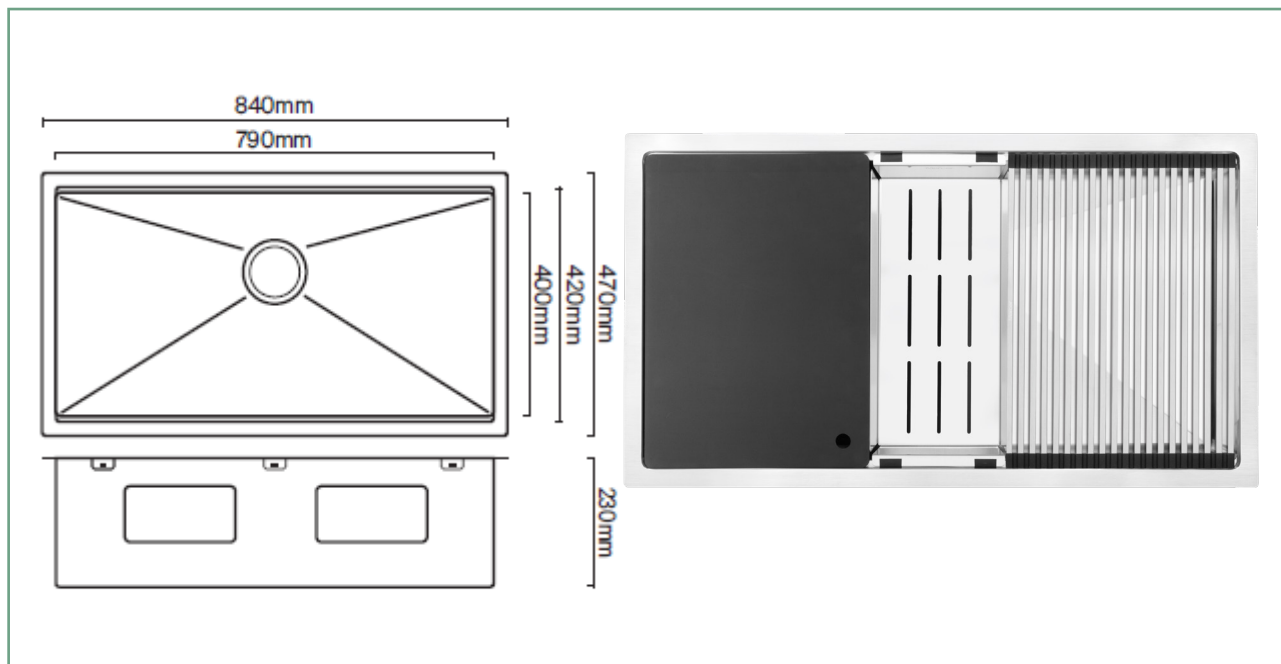

CWS79.42SS CENTRAL WORKSTATION SINGLE BOWL - LARGE

The Central Workstation Series offers a range of quality Mercer finish sinks, with a 10mm corner radius perfect for undermounting.

Complete with all your essential accessories, the Central Workstation range makes food prep easy.

All Central Workstations come with our new Mercer Seamless overflow and designer basket waste.

SPECIFICATIONS

Code: CWS79.42SS

Type: Single Bowl

Cabinet Size: 550mm

Dimensions: 840 x 470 x 230mm

Bowl Size: 790 x 400 x 230mm

Material: Stainless Steel

Installation: Flush mount, Top mount, Undermount, Weld in

FEATURES

10mm Corner Radius

15 l/min overflow capacity - Seamless plate overflow

90mm basket waste (EN274 certified)

Included accessories: Compact HPL Chopping Board, Colander and Roller Mat