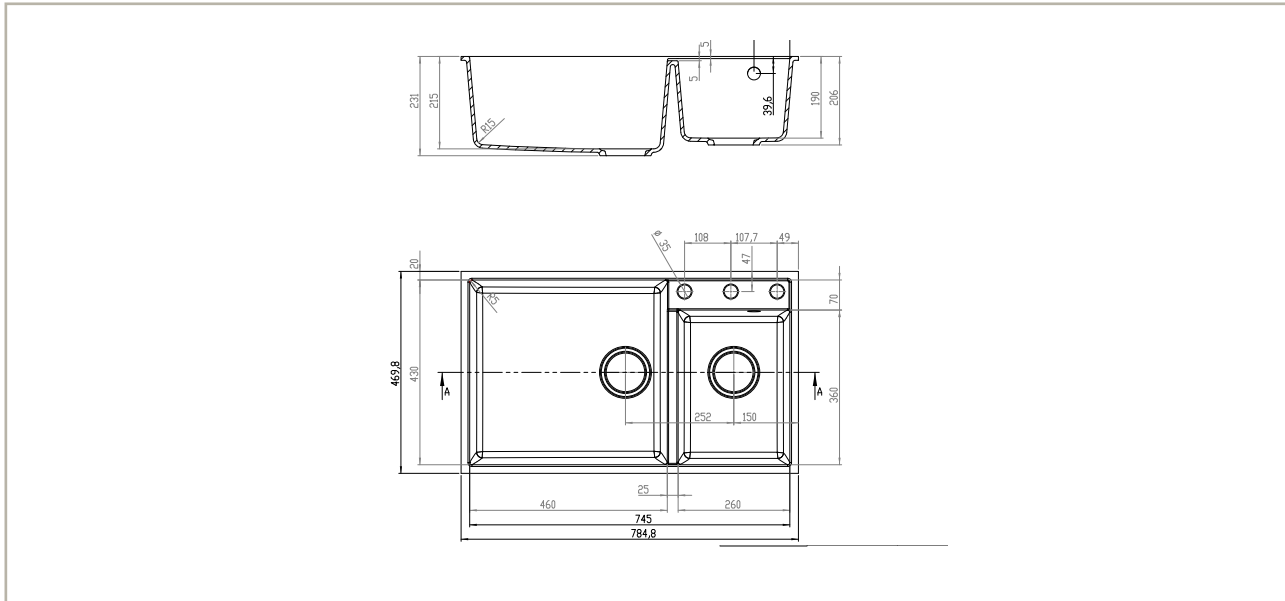

Mercer

DG270U BOWL & 3/4

Made in Italy for New Zealand. The Mercer Duro Granite Series is made from 80% granite.

A modern, easy care sink with clean straight lines and a 10mm corner radius, it comes standard with a 90mm basket waste which includes a stylish flip cover.

SPECIFICATIONS

Code: DG270U-B (Milan), D270U-W (Florence), DG270U-C (Pistoia)

Type: Undermount

Bowl size: 460 x 430 x 215mm + 260 x 336 x 190mm

Bowl configuration: Bowl & 3/4

Overall size: 784 x 470 x 215mm

Material: Granite

FEATURES

2 x 90mm round basket waste including cover

Overflow 15l/m capacity - Main bowl

20mm flat flange

10mm Corner radius

Matte Finish

Small bowl on right