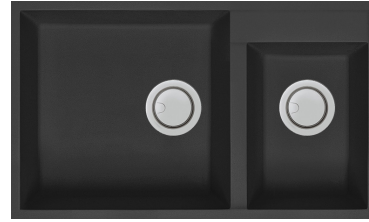

Mercer

DG270U BOWL & 3/4

Made in Italy for New Zealand. The Mercer Duro Granite Series is made from 80% granite.

A modern, easy care sink with clean straight lines and a 10mm corner radius, it comes standard with a 90mm basket waste which includes a stylish flip cover.

With the proper care a Duro Granite sink will not scratch, stain or change colour, staying true to its original appearance.

Add a splash of colour with our PVD coloured stainless steel wastes, overflows and taps.

SPECIFICATIONS

Code: DG270U-B (Milan), D270U-W (Florence), DG270U-C (Pistoia)

Type: Undermount

Bowl size: 460 x 430 x 215mm + 260 x 336 x 190mm

Bowl configuration: Bowl & 3/4

Overall size: 784 x 470 x 215mm

Material: Granite

FEATURES

2 x 90mm round basket waste including cover

Overflow 15l/m capacity - Main bowl

20mm flat flange

10mm Corner radius

Matte Finish

Small bowl on right