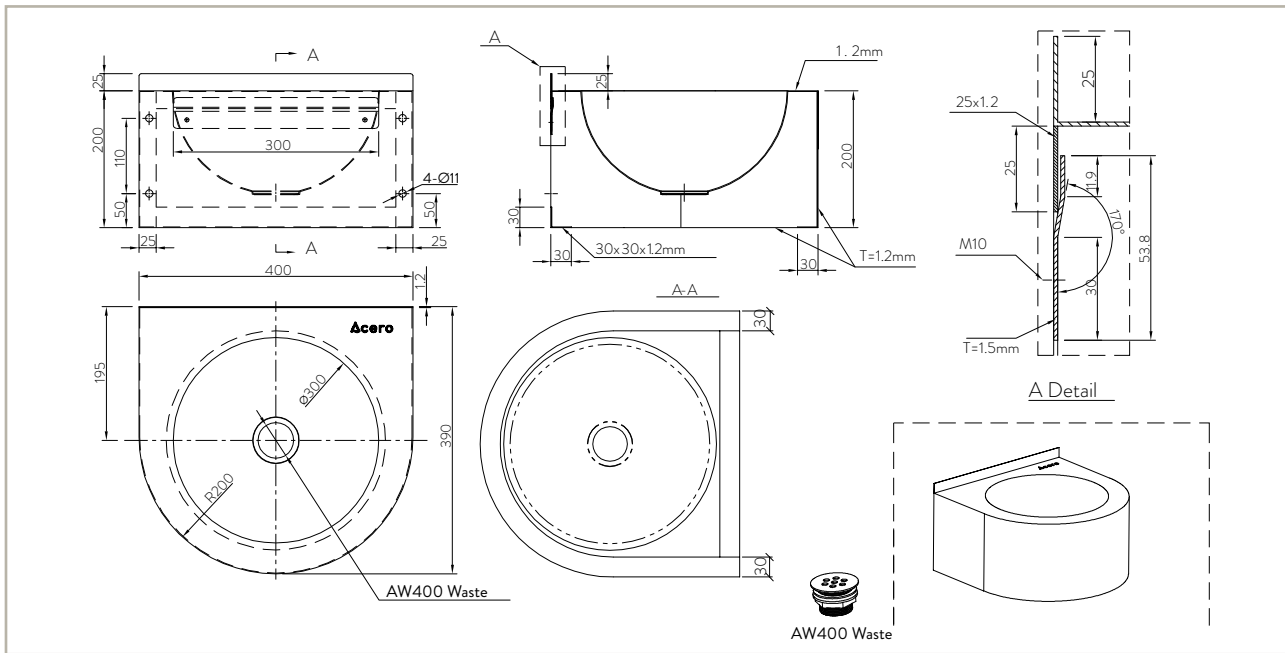

## HWB4 HAND WASH BASIN ROUND BOWL

The ACERO HWB4 Stainless Steel Wall Mounted Hand Wash Basin is made from durable 304 grade stainless steel providing a stable and hygienic surface.

This stylish modern designed model would look great in any situation.

The HWB4 is suitable for hospitality, education or public amenities.

Access to the plumbing is from the bottom to make it easy to maintain and cost effective.

### SPECIFICATIONS

**Code:** HWB4

**Type:** Wall mounted hand wash basin

**Dimensions:** 400 x 390 x 225mm

**Material:** 1.2mm 304 Stainless steel

**Finish:** Satin

### FEATURES

40mm stainless steel waste (supplied)

Rear keyhole fixing points