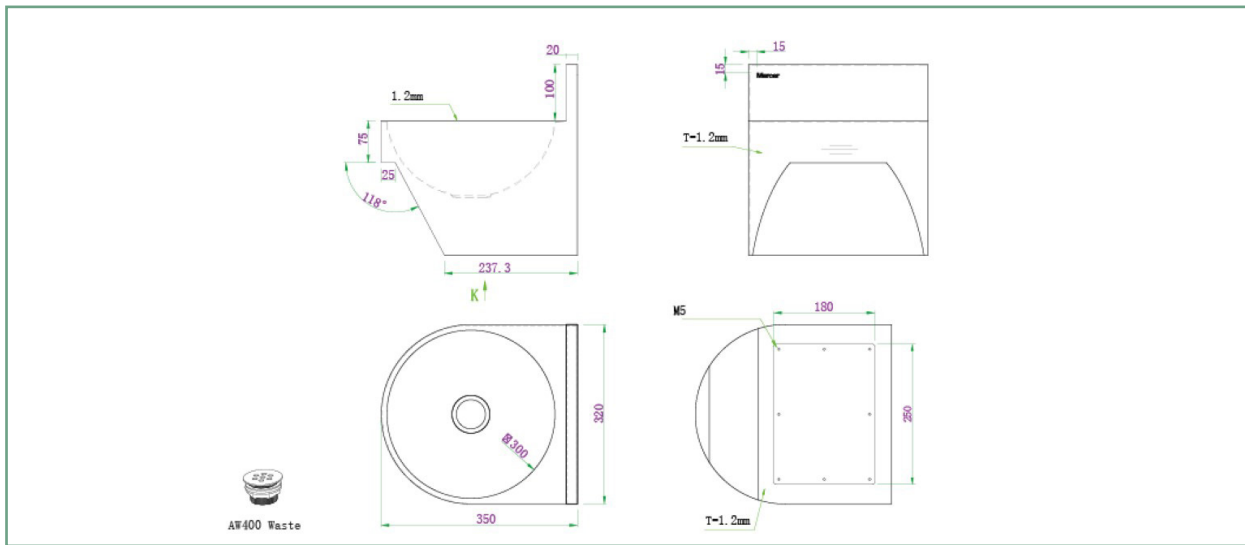

## HWB5 HAND WASH BASIN ROUND BOWL

The ACERO HWB5 Stainless Steel Wall Mounted Hand Wash Basin is made from durable 304 grade stainless steel providing a stable and hygienic surface.

This stylish modern designed model would look great in any situation.

The HWB5 is suitable for hospitality, education or public amenities.

Access to the plumbing is from the bottom to make it easy to maintain and cost effective.

**AS/NZS 1730 NZS4121 compliant.**

### SPECIFICATIONS

**Code:** HWB5

**Type:** Wall mounted hand wash basin

**Dimensions:** 320 x 350 x 338mm

**Material:** 1.2mm 304 Stainless steel

**Finish:** Satin

**AS/NZS 1730 NZS4121 compliant.**

### FEATURES

40mm stainless steel waste (supplied)

Rear keyhole fixing points

Low profile trap supplied (AW401)