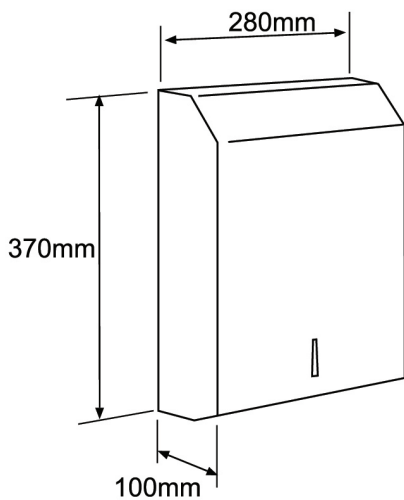

PTDSS1 MERCER STAINLESS STEEL PAPER TOWEL DISPENSER

The MERCER PTDSS1 Stainless Steel Paper Towel Dispenser is made from durable 304 grade stainless steel providing a stable and hygienic surface.

The PTDSS1 provides a highly durable and low maintenance paper towel dispenser that is finished to a high standard and looks great when matched with other Mercer Washroom Accessories.

SPECIFICATIONS

Code: PTDSS1

Type: Stainless Steel Paper Towel Dispenser

Dimensions: 370 x 280 x 100mm

Material: Heavy Duty 1.2mm, 304 Grade

Finish: Satin

Associated Products

Rubbish Bin
Stainless Steel - RBSS1