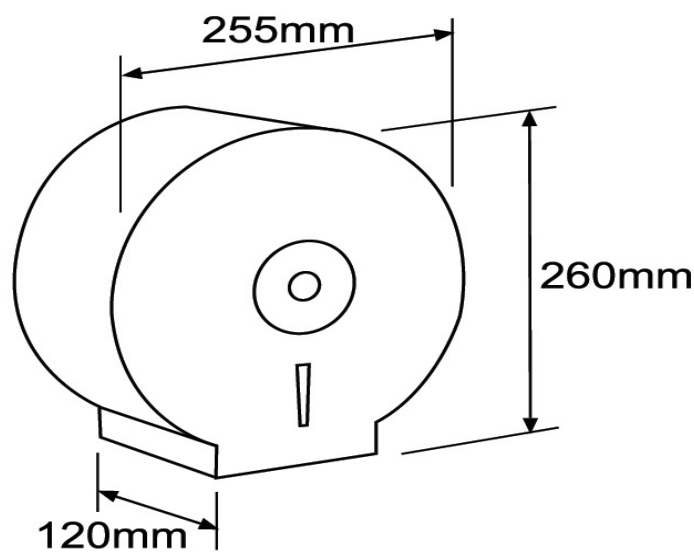

TRDSS01 TOILET ROLL DISPENSER

The MERCER TRDSS1 Toilet Roll Dispenser is made from durable 304 grade stainless steel providing a stable and hygienic surface.

The TRDSS1 provides a highly durable and low maintenance paper toilet roll dispenser that is finished to a high standard and looks great when matched with other Mercer Washroom Accessories.

Includes a lock with key and takes jumbo sized toilet rolls.

SPECIFICATIONS

Code: TRDSS1

Type: Stainless Steel Toilet Roll Dispenser

Dimensions: 255 x 260 x 120mm

Material: 304 grade stainless steel

Finish: Satin