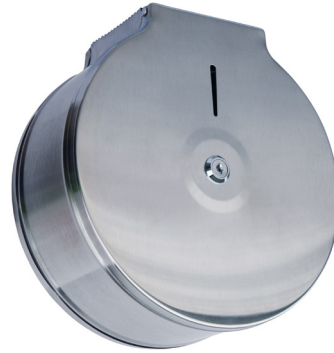

TRDSS01 TOILET ROLL DISPENSER

The MERCER TRDSS1 Toilet Roll Dispenser is made from durable 304 grade stainless steel providing a stable and hygienic surface.

The TRDSS1 provides a highly durable and low maintenance paper toilet roll dispenser that is finished to a high standard and looks great when matched with other Mercer Washroom Accessories.

Includes a lock with key and takes jumbo sized toilet rolls.

SPECIFICATIONS

Code: TRDSS1

Type: Stainless Steel Toilet Roll Dispenser

Dimensions: 255 x 260 x 120mm

Material: 304 grade stainless steel

Finish: Satin

Compatible with [Tork Jumbo Toilet Roll](#)

ASSOCIATED PRODUCTS

PTDSS1
Paper Towel
Dispenser

WMSS1
Stainless
Steel Wall
Mirror

RBS1
Stainless Steel
Rubbish Bin