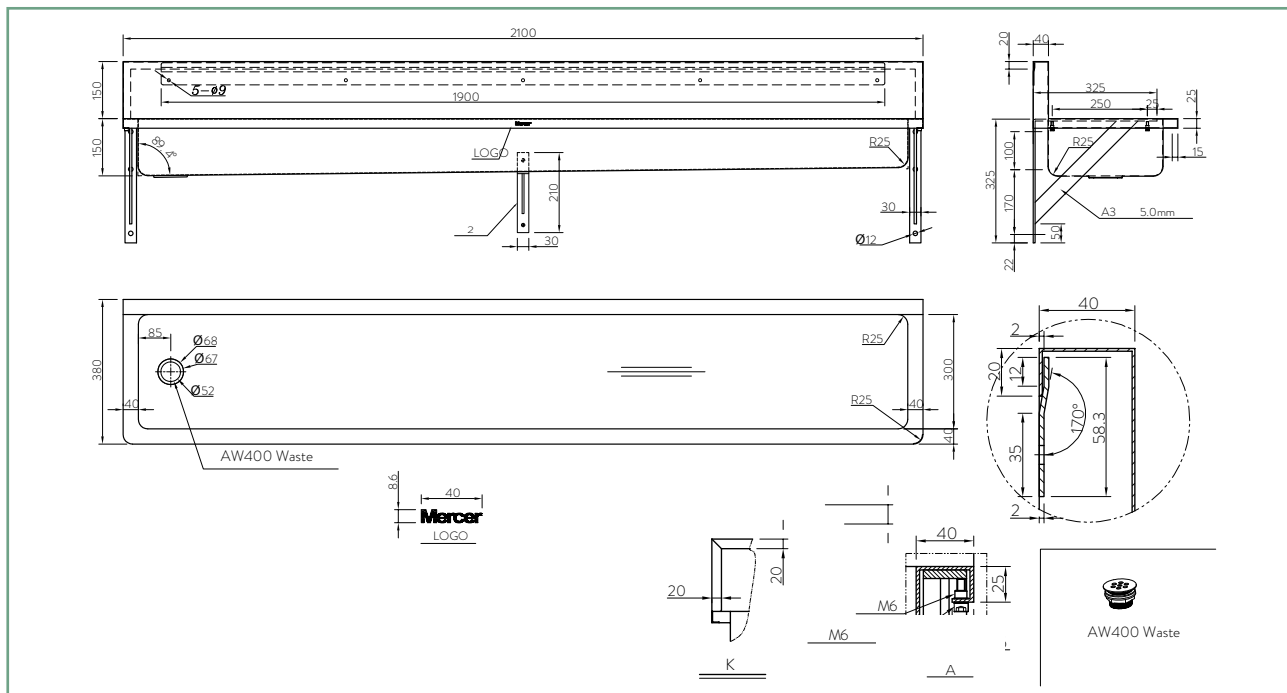

## WTB2100 WASH TROUGH 2100MM

The Mercer WTB2100L Stainless Steel Wall Mounted Wash Trough is made from durable 304 grade stainless steel providing a stable and hygienic surface.

This stylish modern designed model would look great in any situation. The WTB2100L is suitable for factories, healthcare, education or public amenities.

Each corner of the WTB series has a radius to prevent injury from sharp corners and to make it easy to clean. It also features a 40mm boxed upstand to run services behind and fit snug against the wall.

### SPECIFICATIONS

**Code:** WTB2100L

**Type:** Wash Trough

**Dimensions:** 2100 x 380 x 300mm

**Material:** 1.2mm 304 Stainless steel

**Finish:** Satin

### FEATURES

Radius internal corners

Radius external corners

Left hand waste position

40mm flat waste

Wall mounting brackets